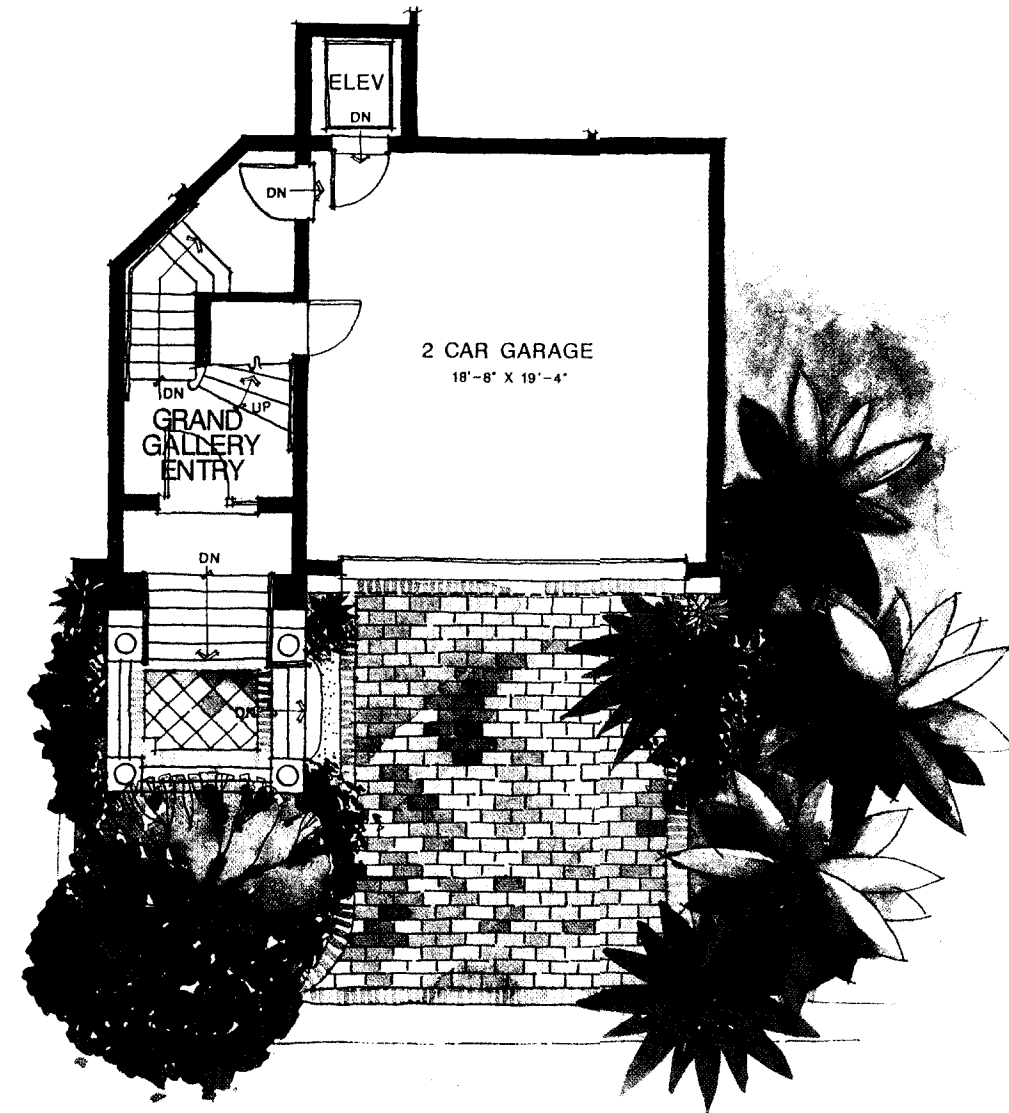

The Palacio
 3 Bedroom Suite, 3 1/2 Bath Residence with Library

Living Area	2784 Square Feet
Loggia	157 Square Feet
Garage	394 Square Feet
Covered Entry	50 Square Feet
TOTAL	3385 Square Feet

The Palacio