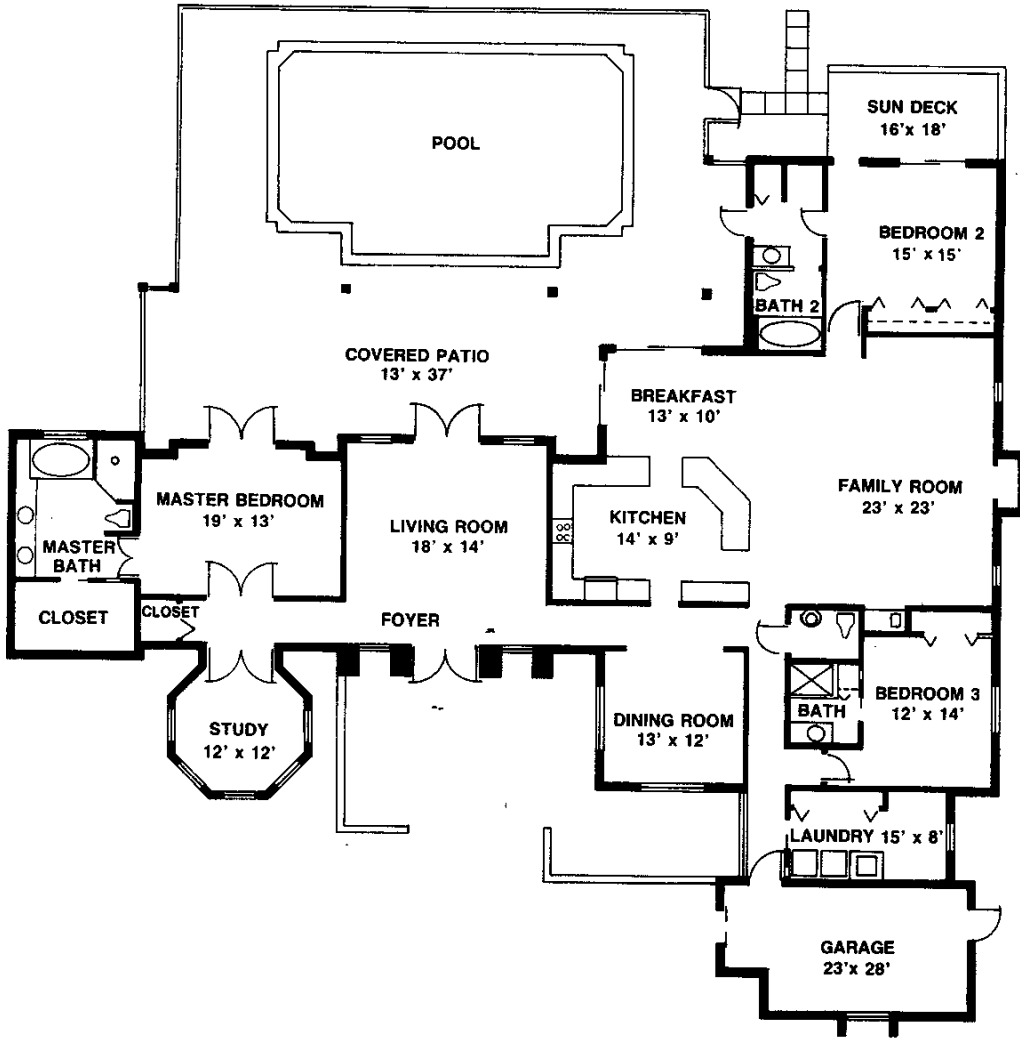

GEORGETOWN in Pelican Bay

Living Area: 3,114sq.ft.
 Total Area: 5,485sq.ft.
 Lot Size 110ft. x 266ft.

Offered By

PARK SHORE
PROPERTIES INC

IN THE VILLAGE
 4300 Gulf Shore Blvd. N.
 Naples, Florida 33940
261-6161