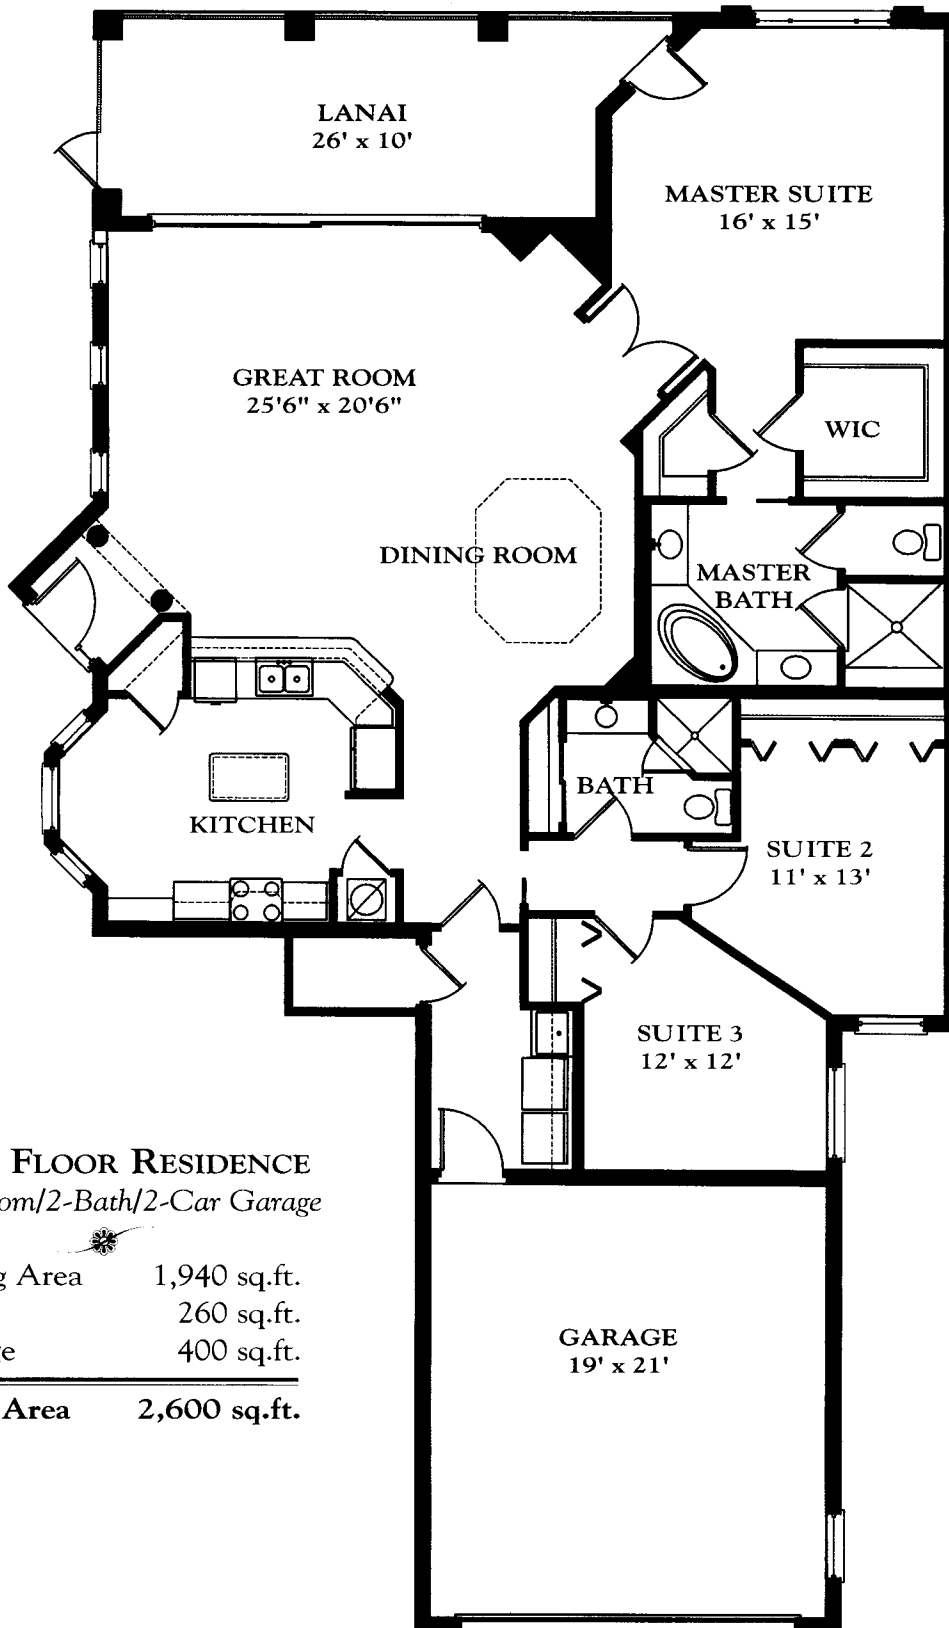

The Pointe

OF PELICAN BAY

FIRST FLOOR RESIDENCE
3-Bedroom/2-Bath/2-Car Garage

Living Area	1,940 sq.ft.
Lanai	260 sq.ft.
Garage	400 sq.ft.
<hr/>	
Total Area	2,600 sq.ft.