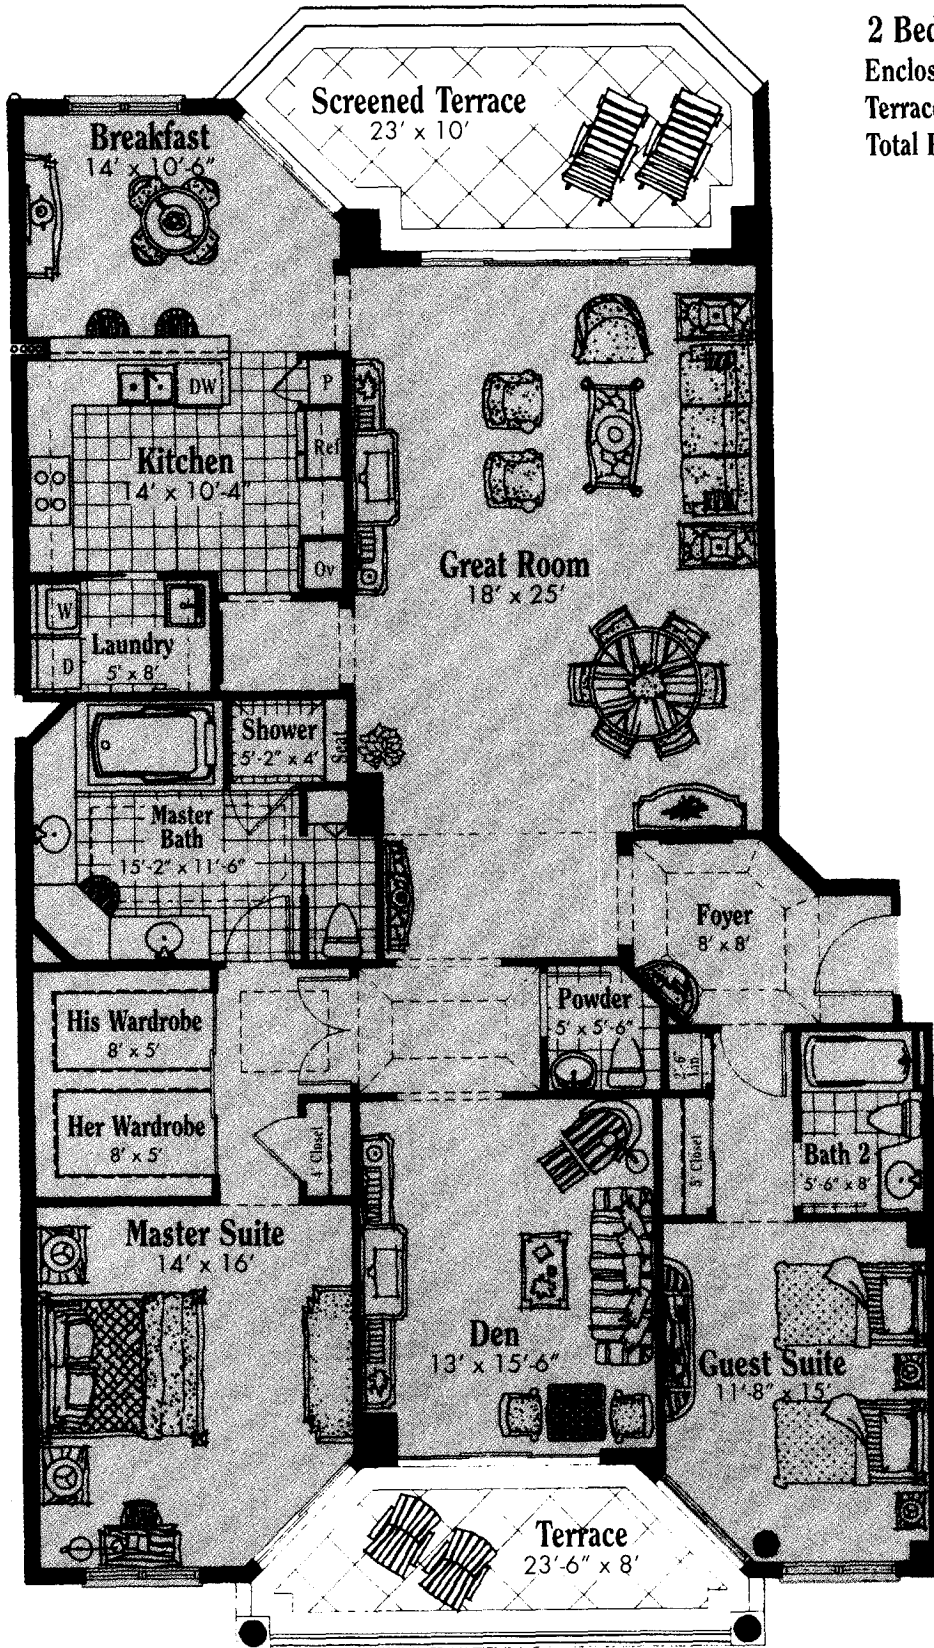

Unit 04

2 Bedroom/2 1/2 Bath + Den

Enclosed Area = 2135 Sq. Ft.

Terrace Areas = 365 Sq. Ft.

Total Residence = 2500 Sq. Ft.

These drawings are conceptual only and are for the use of the buyer and changes which it deems desirable in its sole and absolute discretion. Dimensions are approximate.