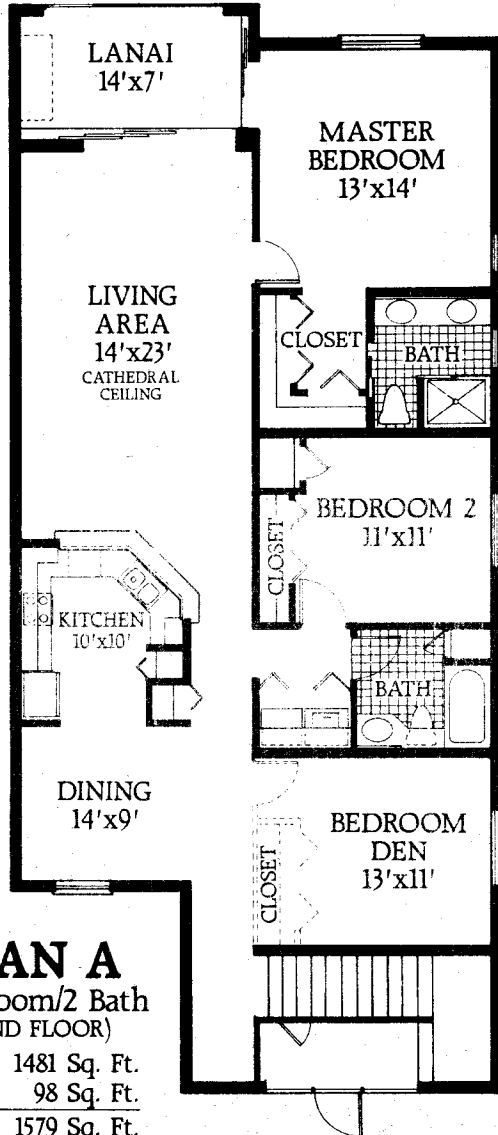

## PLAN A

3 Bedroom/2 Bath  
(SECOND FLOOR)

Living 1481 Sq. Ft.

Lanai 98 Sq. Ft.

Total 1579 Sq. Ft.

ALL DIMENSIONS ARE APPROXIMATE