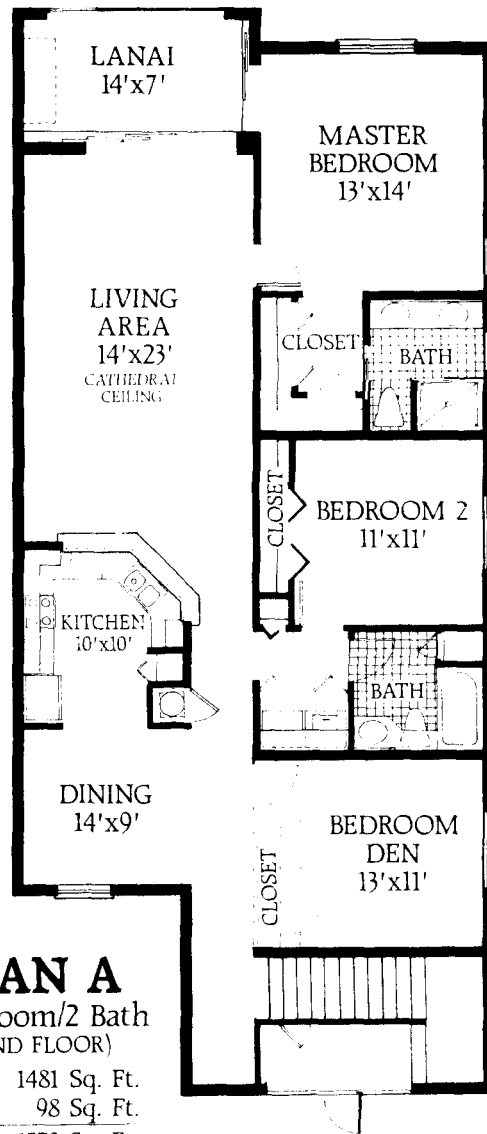

ALL DIMENSIONS ARE APPROXIMATE

PLAN A

3 Bedroom/2 Bath
(SECOND FLOOR)

Living 1481 Sq. Ft.

Lanai 98 Sq. Ft.

Total 1579 Sq. Ft.

ALL DIMENSIONS ARE APPROXIMATE

1-50 Las Brisas Way
LAS BRISAS AT PELICAN BAY
ZONE 4

PLAN D

2 Bedroom/2 Bath
(FIRST FLOOR)

Living 1203 Sq. Ft.

Lanai 98 Sq. Ft.

Total 1301 Sq. Ft.

ALL DIMENSIONS ARE APPROXIMATE