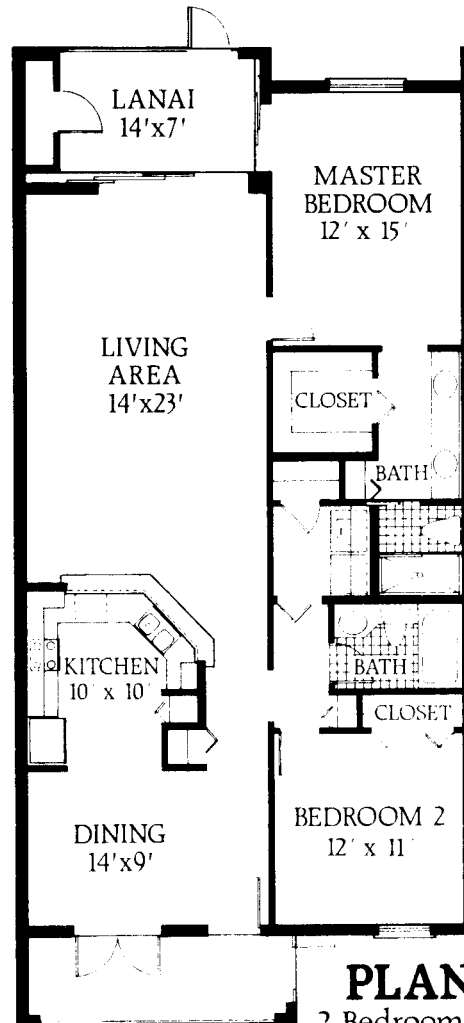

ALL DIMENSIONS ARE APPROXIMATE

PLAN A

3 Bedroom/2 Bath
(SECOND FLOOR)

Living 1481 Sq. Ft.

Lanai 98 Sq. Ft.

Total 1579 Sq. Ft.

ALL DIMENSIONS ARE APPROXIMATE

1-50 Las Brisas Way
LAS BRISAS AT PELICAN BAY
ZONE 4

PLAN D

2 Bedroom/2 Bath
(FIRST FLOOR)

Living 1203 Sq. Ft.

Lanai 98 Sq. Ft.

Total 1301 Sq. Ft.

ALL DIMENSIONS ARE APPROXIMATE