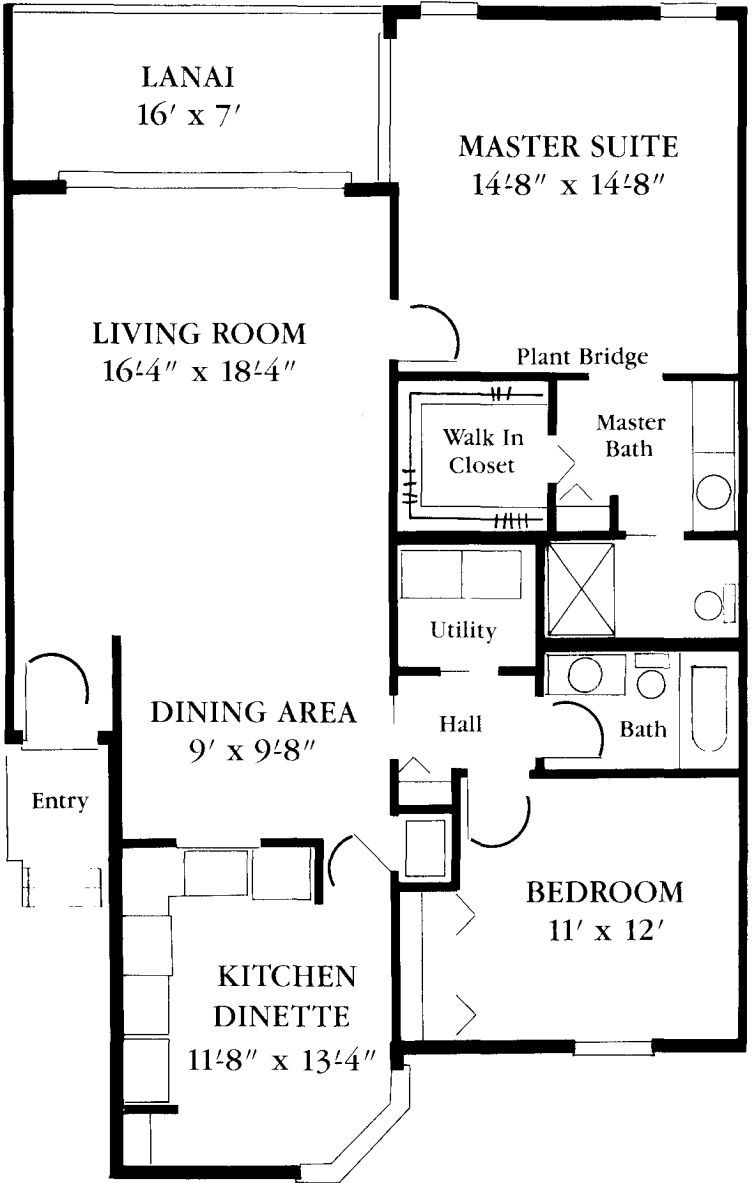

Floor Plan 2 Bedroom

LIVING AREA	1300
LANAI	<u>112</u>
TOTAL AREA	1412